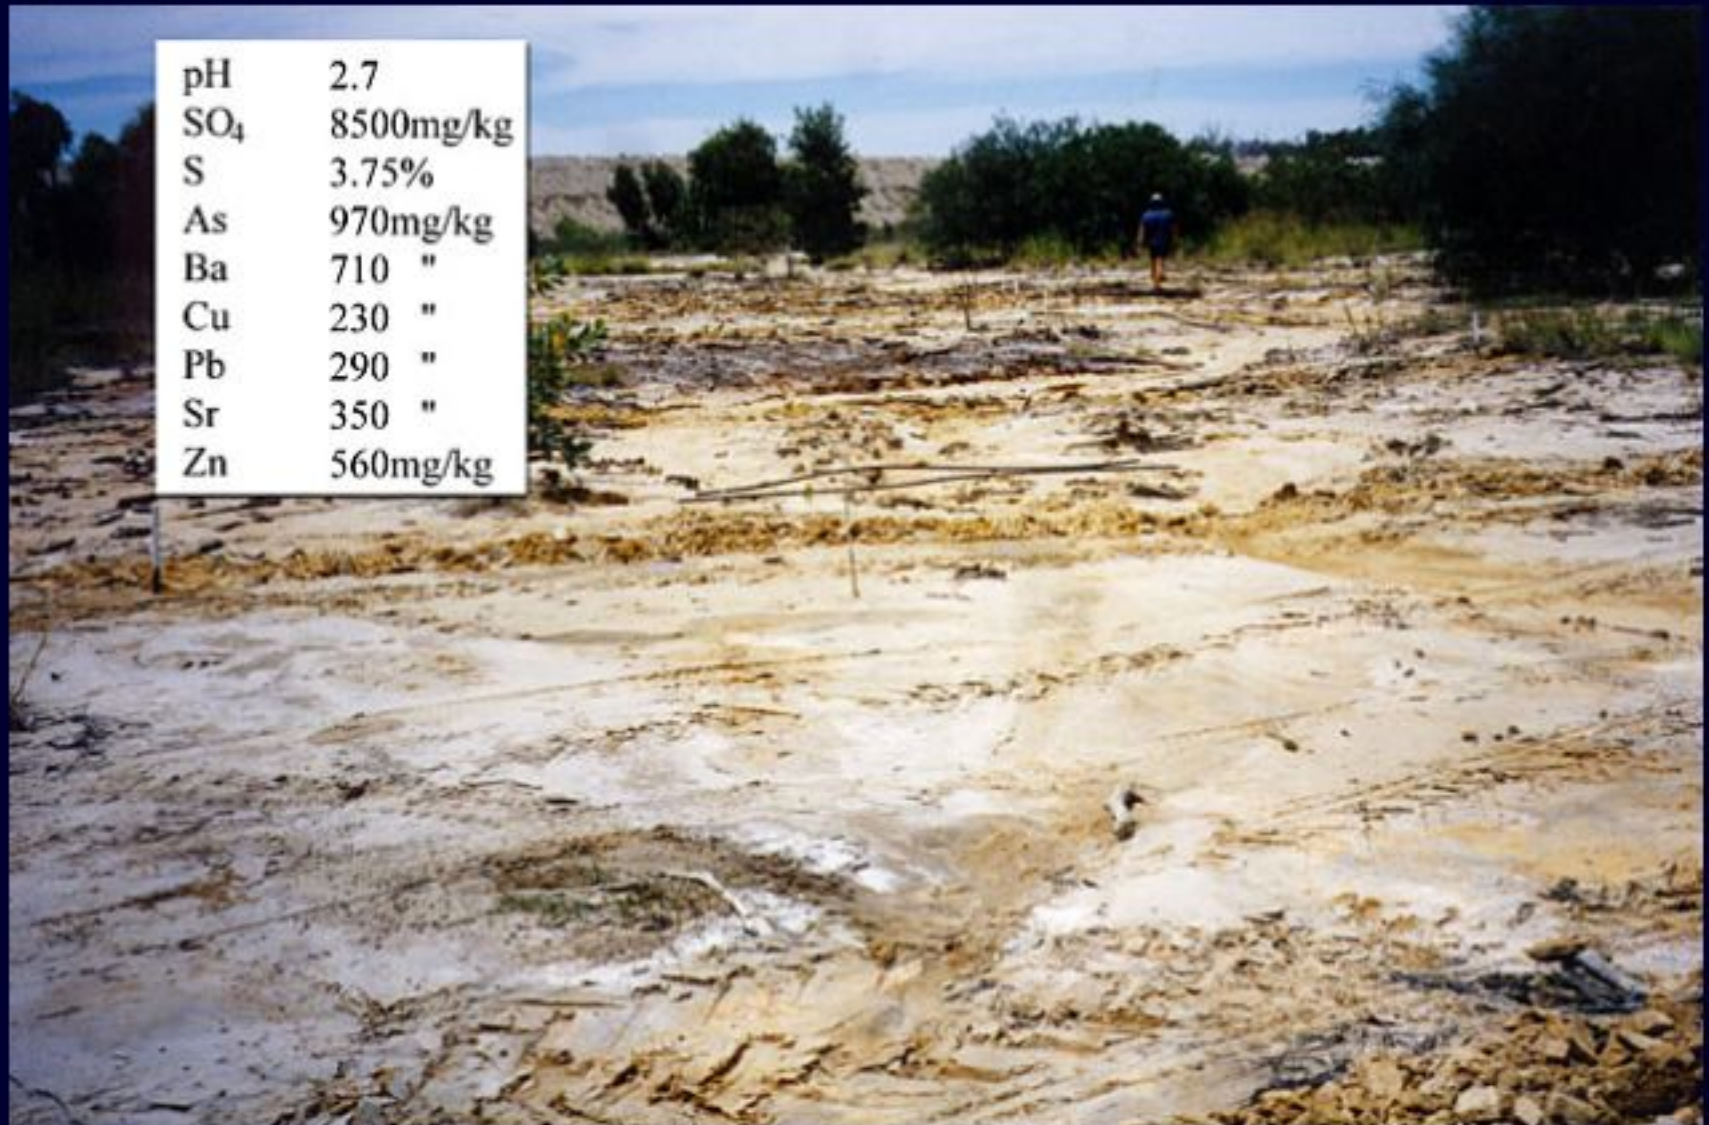

Australia: An extremely acidic gold mine tailings in north Queensland